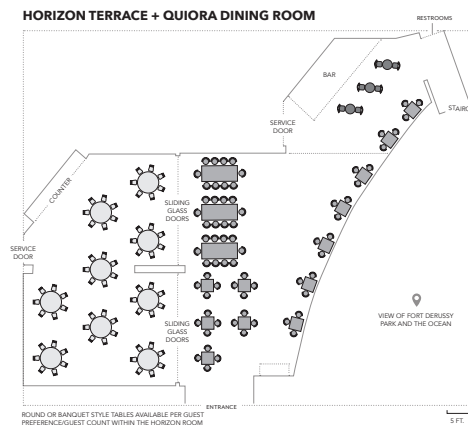

QUIORA + HORIZON TERRACE

CAPACITY: 120

Quiora's Open Air Dining Space + Horizon Terrace
*Decorations Exclusive of Event Space Rates.

QUIORAWAIKIKI.COM | EVENTS@GLIONHAWAII.COM
383 Kalaimoku St. Honolulu, HI 96815

HORIZON TERRACE + QUIORA DINING ROOM