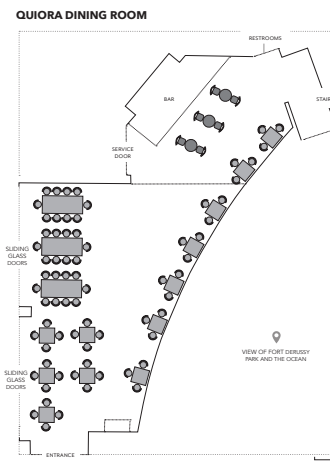

QUIORA DINING ROOM

QUIORA

CAPACITY: 70 · AVAILABLE FOR LUNCH OR DINNER

Sitting High on the 8th Floor of the Ritz Carlton Residences, Waikiki Beach
Open Air Dining, Overlooking Waikiki's Skyline & the Pacific Ocean.

QUIORAWAIKIKI.COM | EVENTS@GLIONHAWAII.COM
383 Kalaimoku St. Honolulu, HI 96815

5 FT.

QUIORA + HORIZON TERRACE

CAPACITY: 120

Quiora's Open Air Dining Space + Horizon Terrace
**Decorations Exclusive of Event Space Rates.*